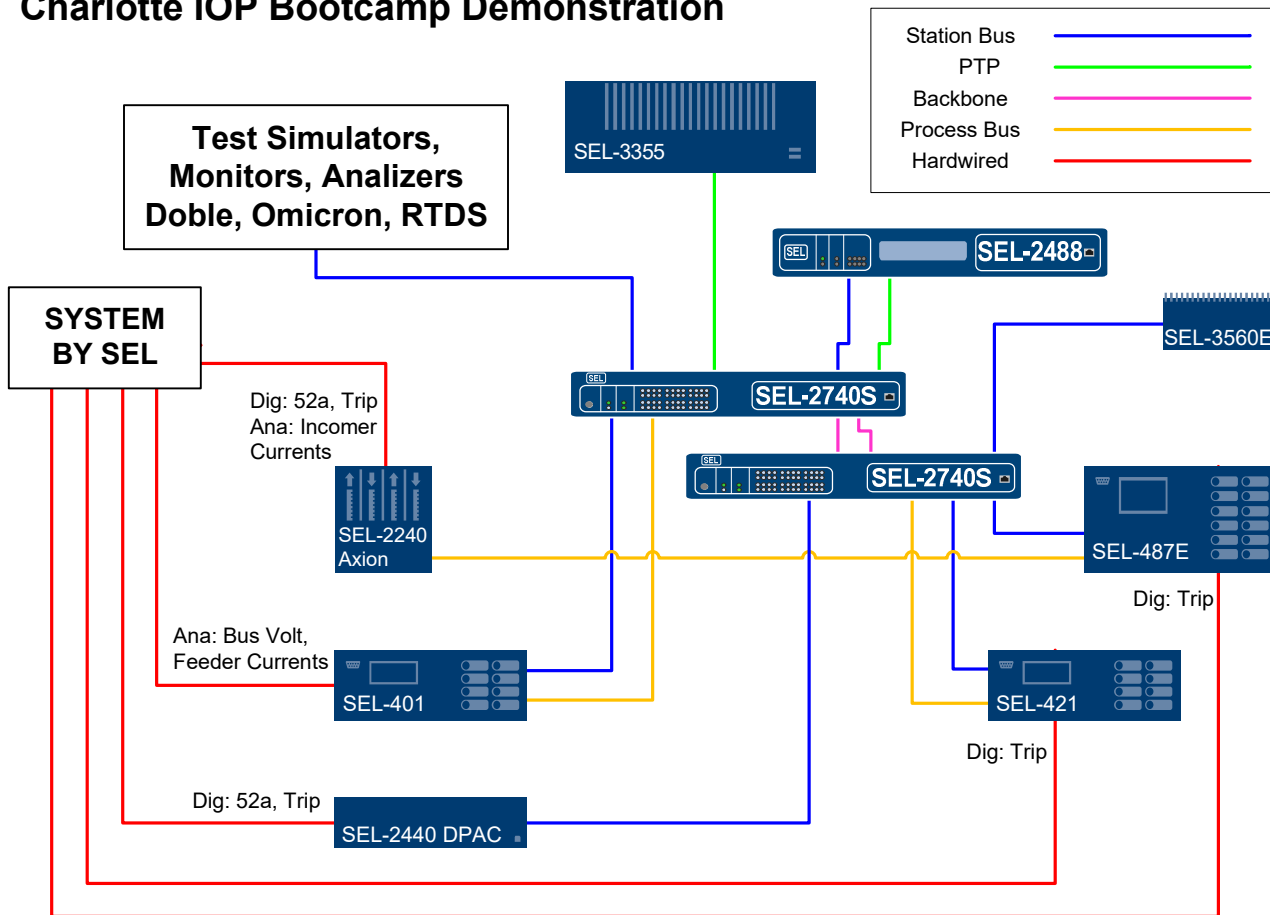

Charlotte IOP Bootcamp Demonstration

Device	IP Address	Dev Port	Switch	Station Port	Process Port
Controller	10.221.23.120		SDN1	D1	
SEL-2740S-1	10.221.23.121				
SEL-2740S-2	10.221.23.122				
SEL-3560E	10.221.23.123	Eth2	SDN2	E3	
SEL-401-MU	10.221.23.127	5B/5C	SDN1	E3	C1
SEL-2440	10.221.23.131	1A	SDN2	F3	
SEL-487E-T	10.221.23.132	5A	SDN2	F4	
SEL-421-REL	10.221.23.133	5B/5C	SDN2	E2	C1
SEL-2488	10.221.23.2	Eth1/Eth3**	SDN1	E4	F4
SEL Laptop	10.221.23.199		SDN1	E1	
DO NOT USE			SDN2	F1	
TEST SET	10.221.23.200	***	SDN2	E1	
** Doble directly connected to Eth2					