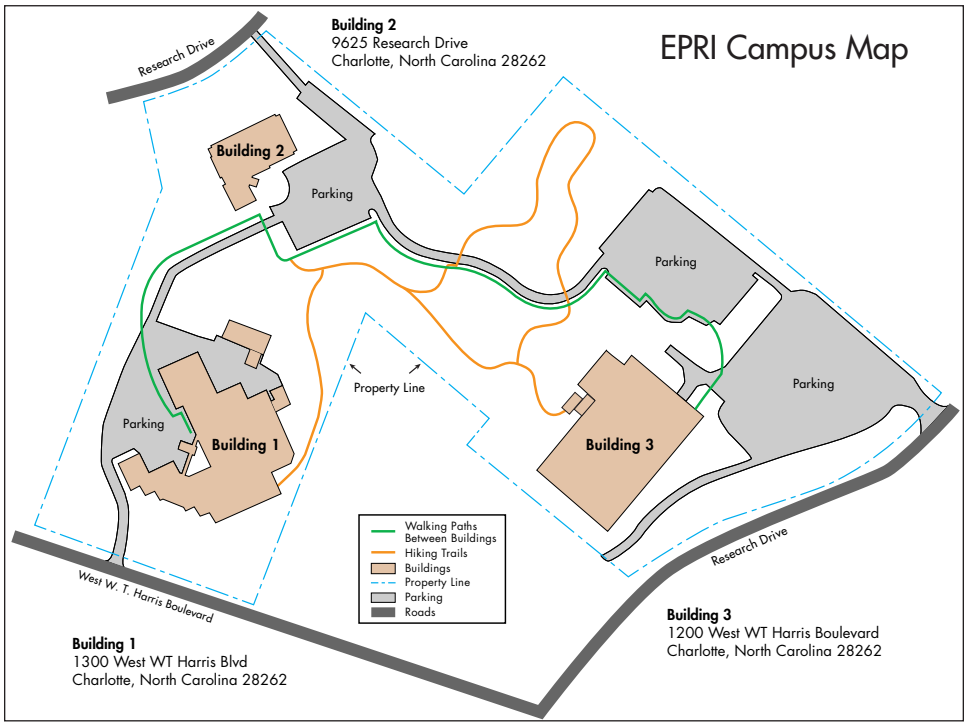

Airlines

American	800.433.7300
Delta	800.221.1212
United	800.241.6522

Car Rental

Avis	800.633.3469
Budget	800.218.7992
Dollar	800.800.4000
Hertz	800.654.3131

Directions from Charlotte-Douglas International Airport

- Follow signs to I-85 North.
- Take the I-85 North exit. (approximately 12.5 miles)
- Take Harris Blvd. West Exit 45B. (0.2 miles)
- Merge onto West W. T. Harris Blvd. (0.2 miles)
- EPRI Charlotte is on the right at the 3rd light. (0.5 miles)