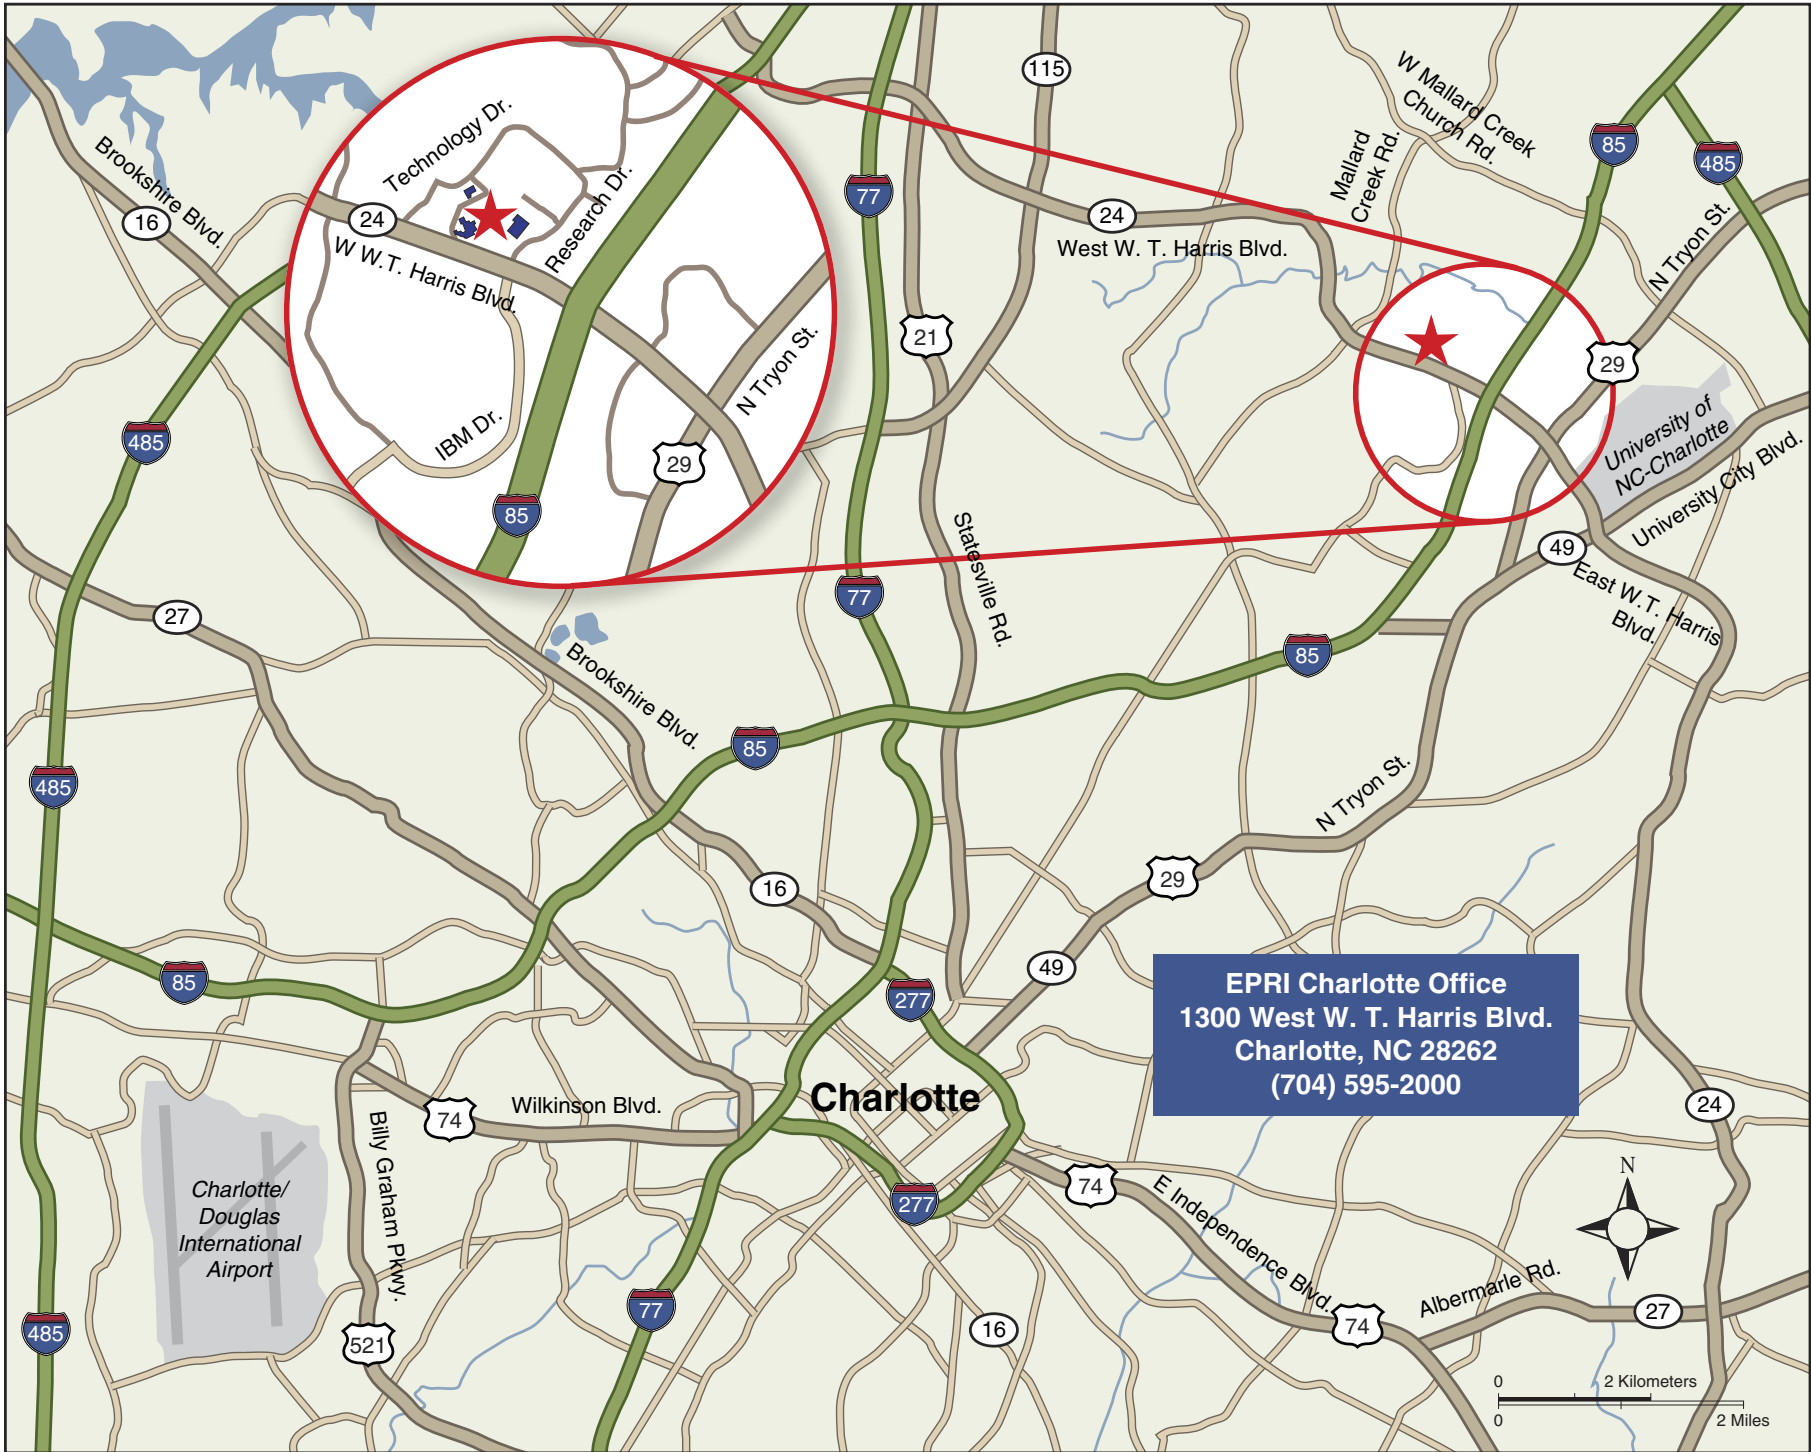

Directions from Charlotte-Douglas International Airport

- Follow signs to I-85 North.
- Take the I-85 North exit. (approximately 12.5 miles)
- Take Harris Blvd. West Exit 45B. (0.2 miles)
- Merge onto West W. T. Harris Blvd. (0.2 miles)
- EPRI Charlotte is on the right at the 3rd light. (0.5 miles)

*University Place is located at N. Tryon Street and J.M. Keynes Dr.

**Promenade Shopping Center is located at 230 W.T. Harris Blvd.

EPRI

ELECTRIC POWER
RESEARCH INSTITUTE

Area Attractions

AMC Concord Mills 24 (Movies)