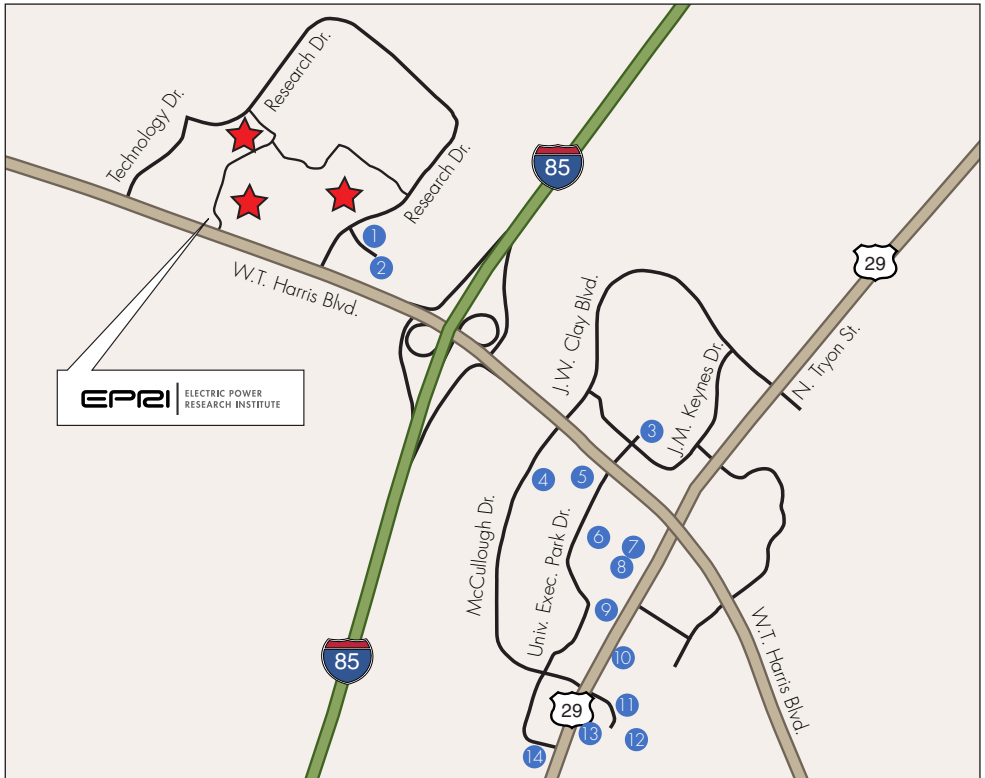

Area Hotels

1. TownePlace Suites by Marriott*	704.548.0388	8710 Research Dr.
2. SpringHill Suites by Marriott*	704.503.4800	8700 Research Dr.
3. Hilton at University Place* (Complimentary shuttle to/from EPRI office)	704.547.7444	8629 J.M. Keynes Dr.
4. Drury Inn & Suites*	704.593.0700	415 West W.T. Harris Blvd.
5. Courtyard by Marriott*	704.549.4888	333 West W.T. Harris Blvd.
6. Holiday Inn*	704.547.0999	8520 University Executive Park Dr.
7. Sleep Inn at University Place	704.549.4544	8525 N. Tryon St.
8. Residence Inn*	704.547.1122	8503 N. Tryon St.
9. Hampton Inn	704.548.0905	8419 N. Tryon St.
10. Homewood Suites	704.549.8800	8340 N. Tryon St.
11. Extended Stay America	704.510.0108	123 E. McCullough Dr.
12. Country Inn & Suites	704.549.8770	131 E. McCullough Dr.
13. Microtel Inn & Suites	704.549.9900	132 E. McCullough Dr.
14. Extended Stay America	704.510.1636	8211 University Executive Park Dr.

*EPRI negotiated rates are available at these locations.