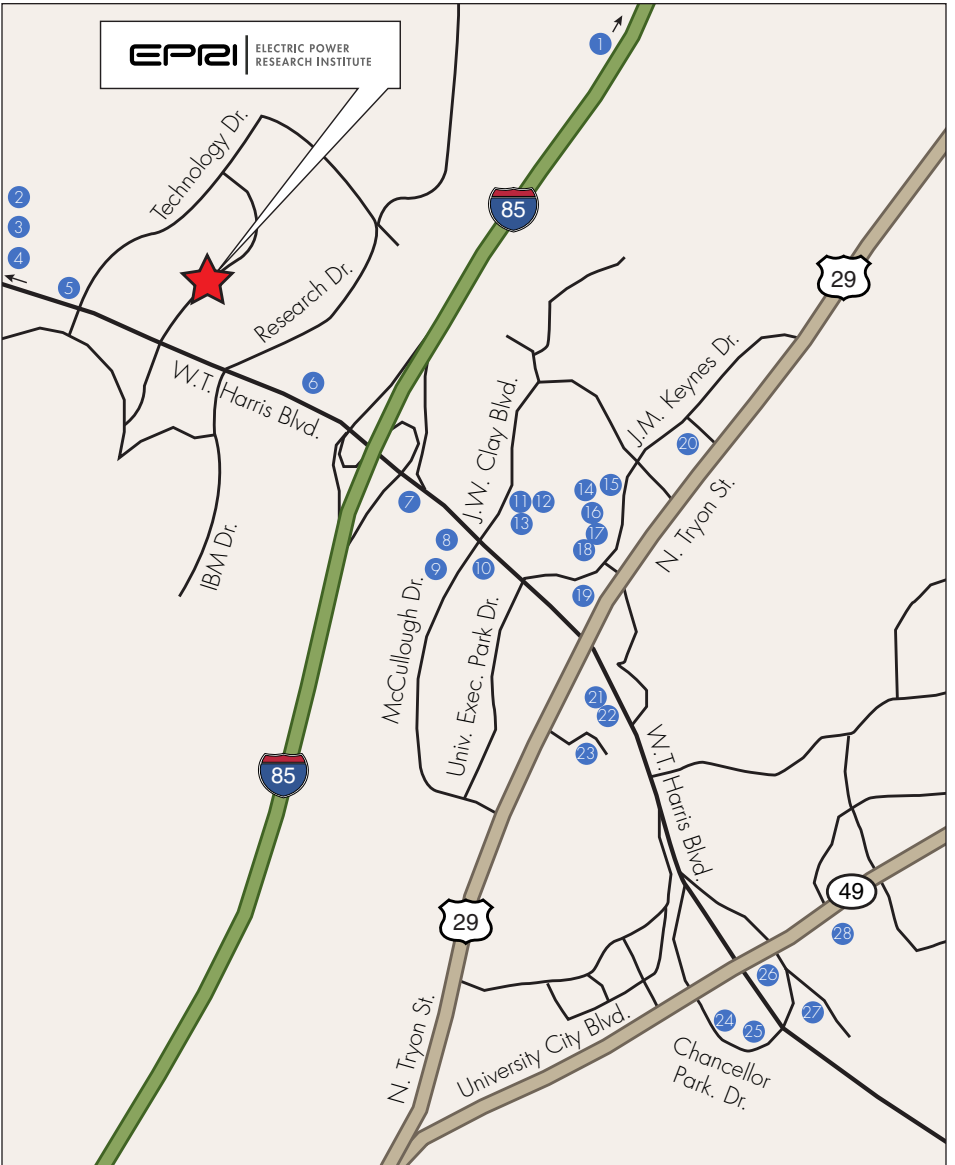

Directions from Charlotte-Douglas International Airport

- Follow signs to I-85 North.
- Take the I-85 North exit. (approximately 12.5 miles)
- Take Harris Blvd. West Exit 45B. (0.2 miles)
- Merge onto West W. T. Harris Blvd. (0.2 miles)
- EPRI Charlotte is on the right at the 3rd light. (0.5 miles)

*University Place is located at N. Tryon Street and J.M. Keynes Dr.

**Promenade Shopping Center is located at 230 W.T. Harris Blvd.

EPRI

ELECTRIC POWER
RESEARCH INSTITUTE

Area Attractions

AMC Concord Mills 24 (Movies)